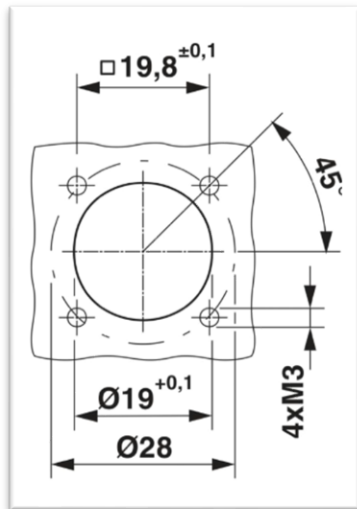

IAF250025 – Front panel feed-through substitution

Current vs. new article (ST vs. M17 PRO)

ST-*****CK*