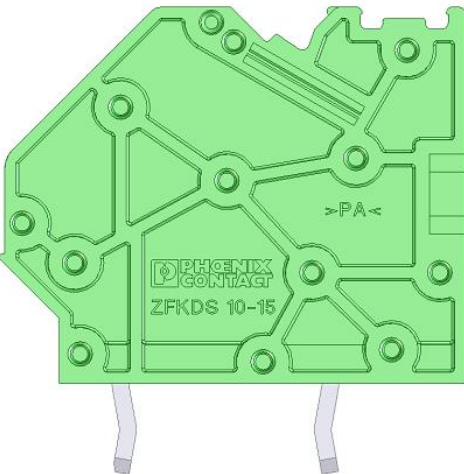

Current design

New design

Single slide without cover

Side wall, pitch 10 mm

Side wall, pitch 15 mm