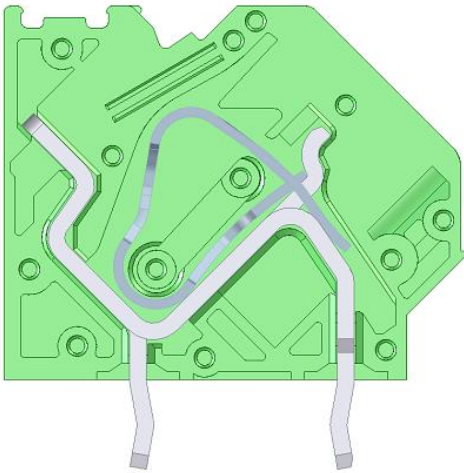

Current design

New design

Single slide without cover

Side wall, pitch 10 mm

Side wall, pitch 15 mm