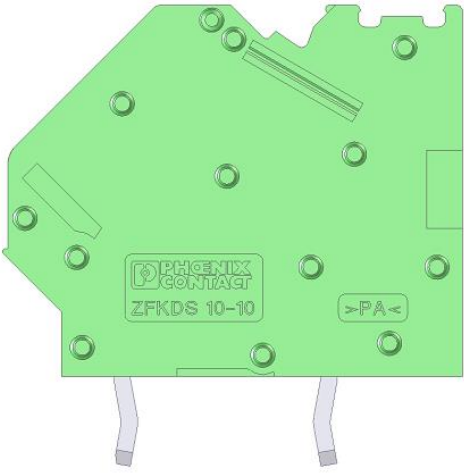

Current design

New design

Single slide without cover

Side wall, pitch 10 mm

Side wall, pitch 15 mm