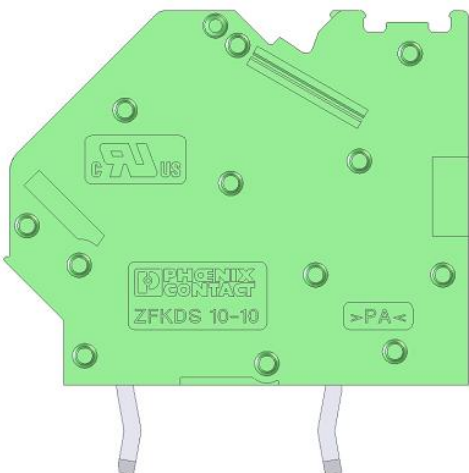

Current design

New design

Single slide without cover

Side wall, pitch 10 mm

Side wall, pitch 15 mm