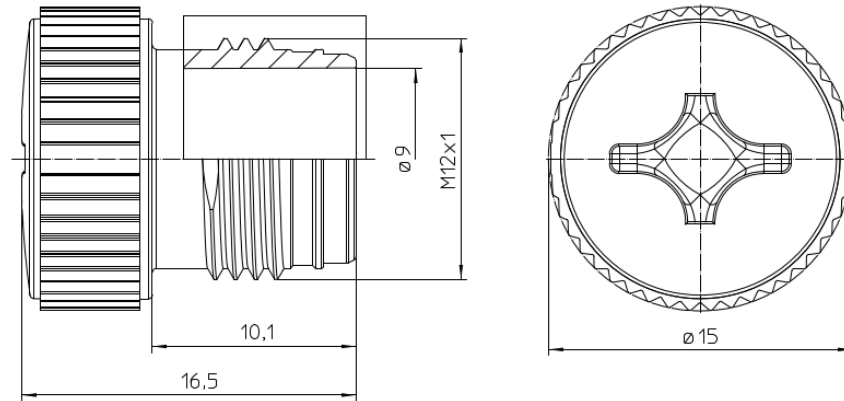

Notification of change

Design change of M12 screw plug for the unoccupied M12 sockets– CBF200097

- Plastic version

old

new

Notification of change

Design change of M12 screw plug for the unoccupied M12 sockets– CBF200097

- Plastic version

old

new

Notification of change

Design change of M12 screw plug for the unoccupied M12 sockets– CBF200097

- **Plastic version**
- Inner diameter increased for M12 Power Codings
- M12 Push-Pull contour added
- From slotted to slotted / Phillips screwdriver

- Metal version

old

new

Notification of change

Design change of M12 screw plug for the unoccupied M12 sockets– CBF200097

- **Metal version**
- Inner diameter increased for M12 Power Codings
- M12 Push-Pull contour added