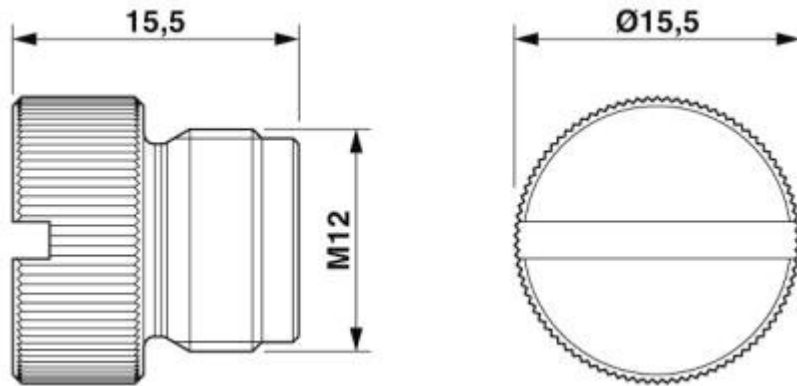

Notification of change

Design change of M12 screw plug for the unoccupied M12 sockets– CBF200097

- Metal version

old

new

Notification of change

Design change of M12 screw plug for the unoccupied M12 sockets– CBF200097

- Metal version

old

new

Notification of change

Design change of M12 screw plug for the unoccupied M12 sockets– CBF200097

- **Metal version**
- Inner diameter increased for M12 Power Codings
- M12 Push-Pull contour added