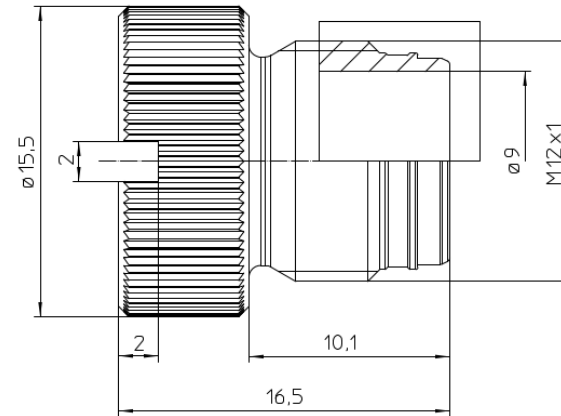

- Plastic version

old

new

Notification of change

Design change of M12 screw plug for the unoccupied M12 sockets– CBF200097

- **Plastic version**
- Inner diameter increased for M12 Power Codings
- M12 Push-Pull contour added
- From slotted to slotted / Phillips screwdriver

Notification of change

Design change of M12 screw plug for the unoccupied M12 sockets– CBF200097

- Metal version

old

new

Notification of change

Design change of M12 screw plug for the unoccupied M12 sockets– CBF200097

- Metal version

old

new

Notification of change

Design change of M12 screw plug for the unoccupied M12 sockets– CBF200097

- **Metal version**
- Inner diameter increased for M12 Power Codings
- M12 Push-Pull contour added