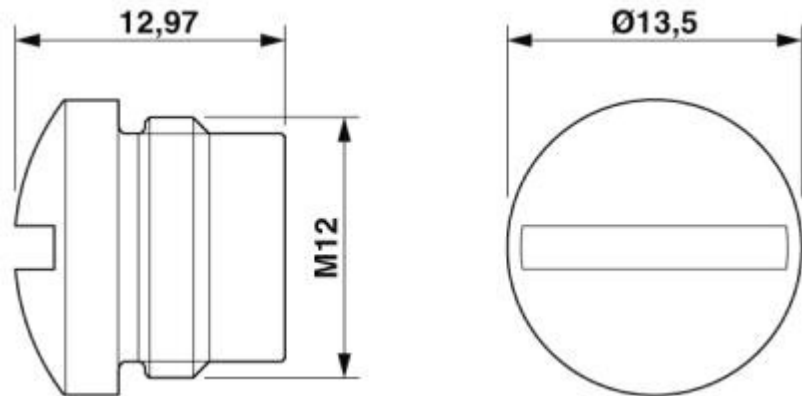

Notification of change

Design change of M12 screw plug for the unoccupied M12 sockets– CBF200097

- Plastic version

old

new

Notification of change

Design change of M12 screw plug for the unoccupied M12 sockets– CBF200097

- Plastic version

old

new

Notification of change

Design change of M12 screw plug for the unoccupied M12 sockets– CBF200097

- **Plastic version**
- Inner diameter increased for M12 Power Codings
- M12 Push-Pull contour added
- From slotted to slotted / Phillips screwdriver

- Metal version

old

new

Notification of change

Design change of M12 screw plug for the unoccupied M12 sockets– CBF200097

- **Metal version**
- Inner diameter increased for M12 Power Codings
- M12 Push-Pull contour added